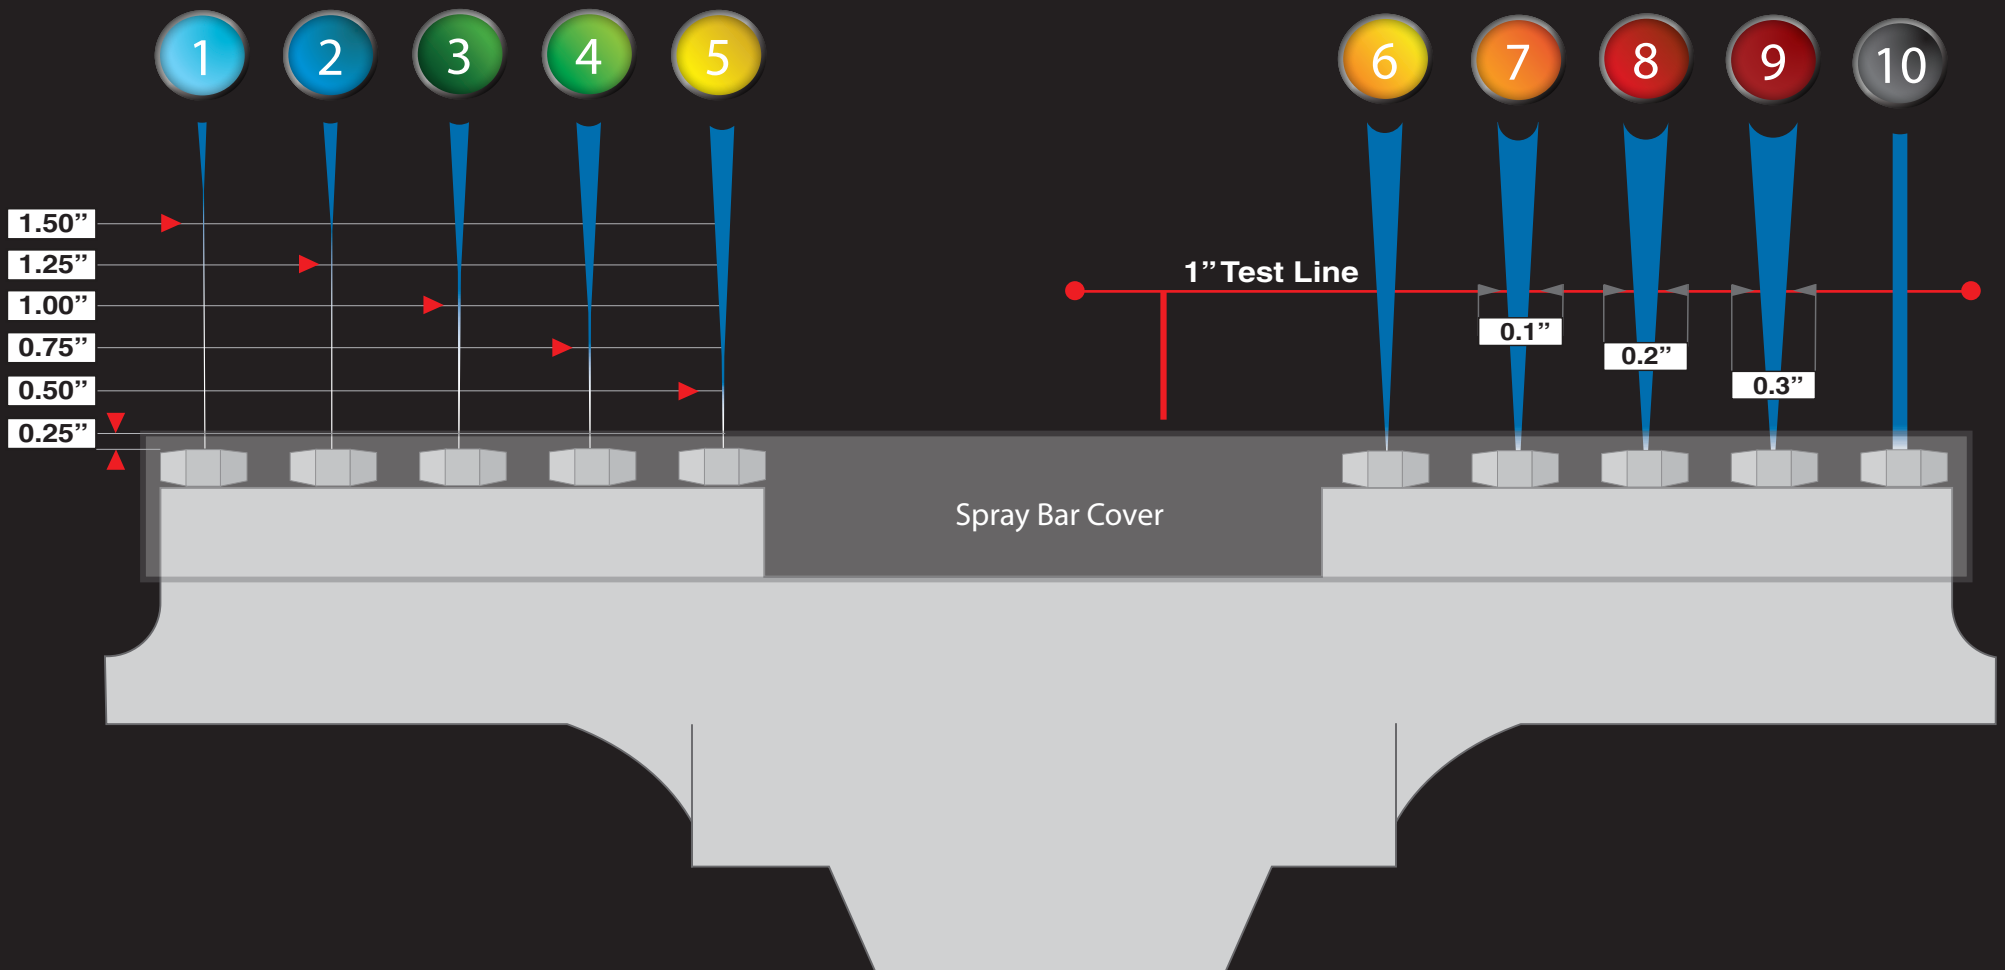

Nozzle Quality Index

Distances from top of spray bar cover or spray nozzle, whichever is most accessible